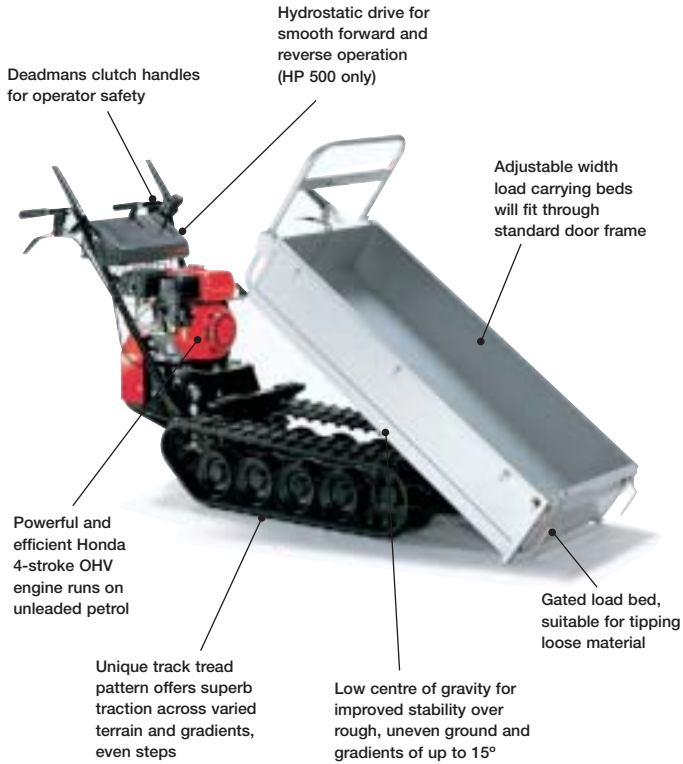

Technical innovations